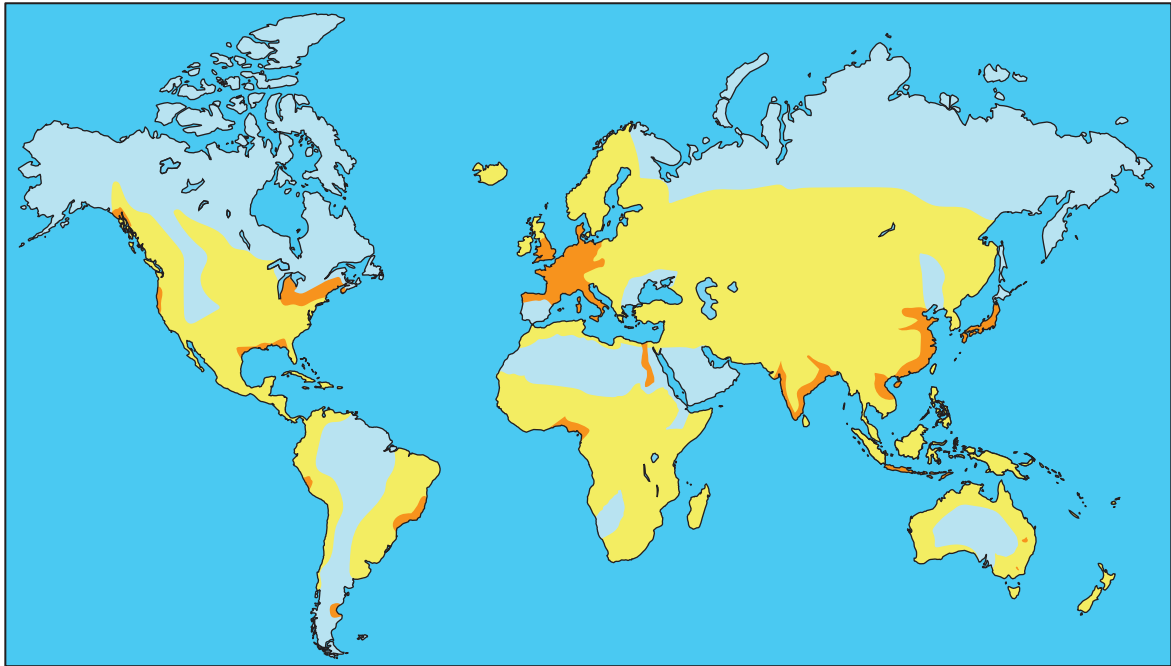


GEOGRAPHY

2217/12

Paper 1

May/June 2018

INSERT

1 hour 45 minutes

READ THESE INSTRUCTIONS FIRST

The Insert contains Figs. 1.1, 1.2 and 1.3 for Question 1, Fig. 4.2 for Question 4, and Figs. 6.1 and 6.2 for Question 6.

The Insert is **not** required by the Examiner.

This document consists of **7** printed pages and **1** blank page.

Fig. 1.1 for Question 1

Global population density

Key

-  densely populated
-  moderately populated
-  sparsely populated