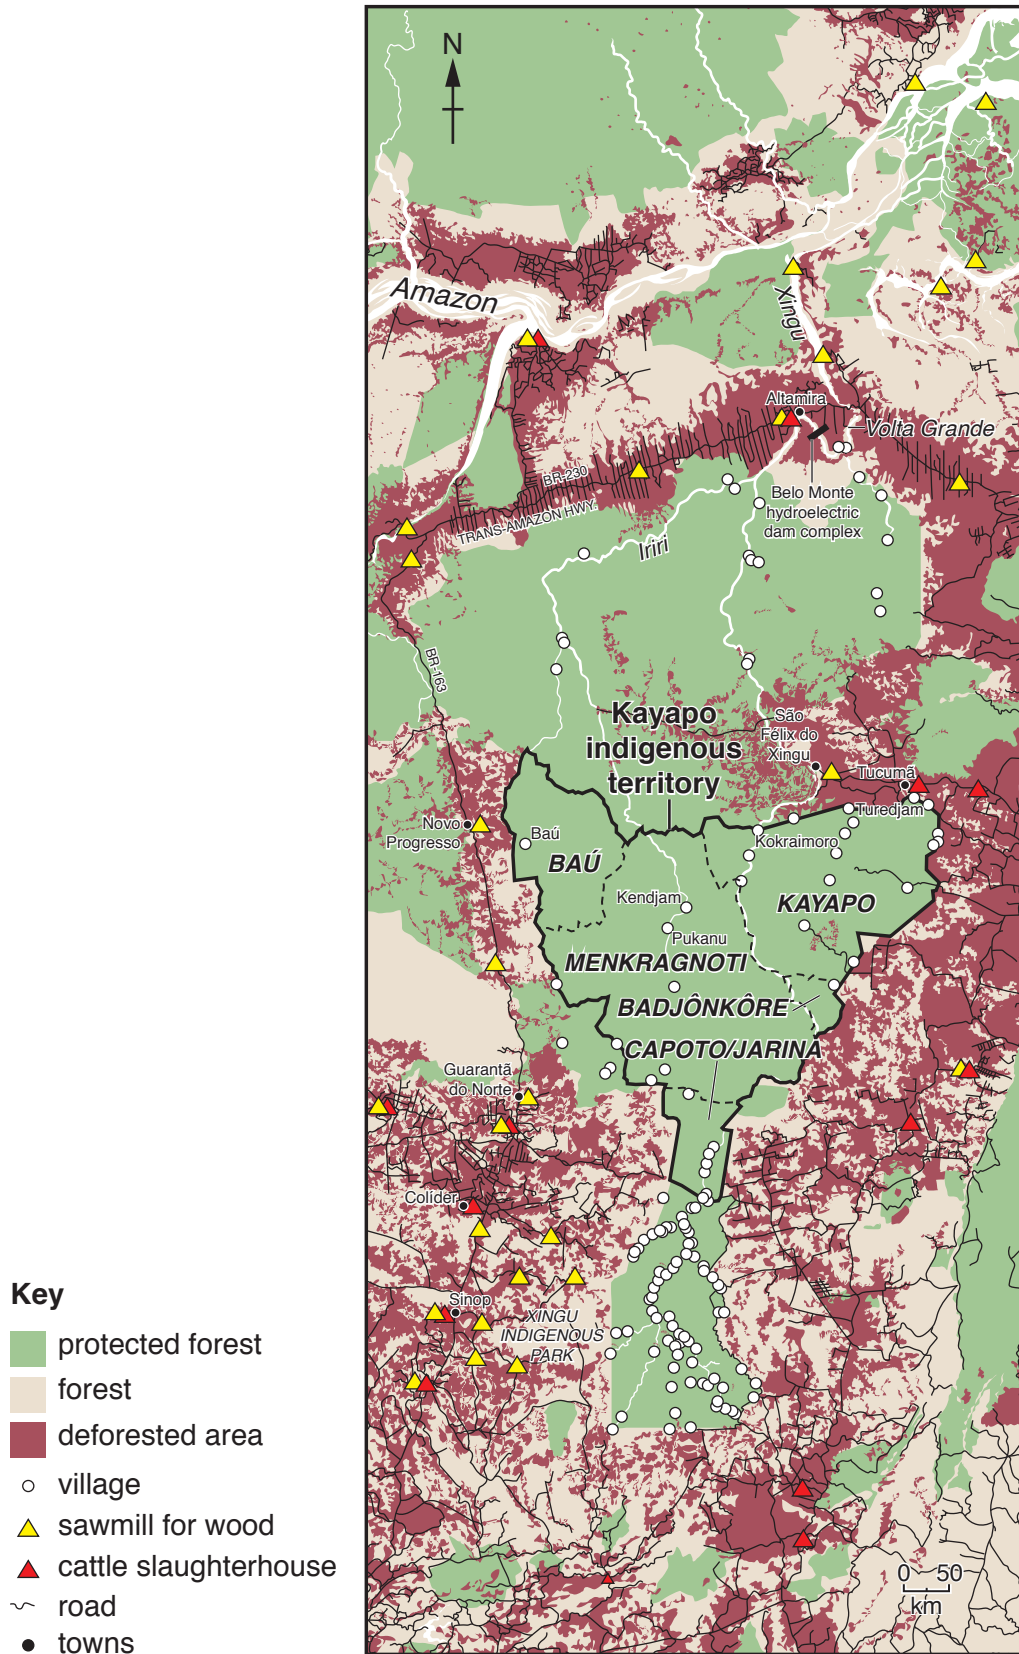


GEOGRAPHY

2217/12

Paper 1

May/June 2018

INSERT

1 hour 45 minutes

READ THESE INSTRUCTIONS FIRST

The Insert contains Figs. 1.1, 1.2 and 1.3 for Question 1, Fig. 4.2 for Question 4, and Figs. 6.1 and 6.2 for Question 6.

The Insert is **not** required by the Examiner.

This document consists of **7** printed pages and **1** blank page.

Fig. 1.1 for Question 1

Global population density

Key

-  densely populated
-  moderately populated
-  sparsely populated

Fig. 1.2 for Question 1

Fig. 1.3 for Question 1

Fig. 4.2 for Question 4

Fig. 6.1 for Question 6

Lake Chivero National Park

Key

- | | | | |
|-------------------------------------------------------------------------------------|---------------|-------------------------------------------------------------------------------------|----------------|
|  | National Park |  | road |
|  | lake |  | river |
|  | other park |  | boundary fence |