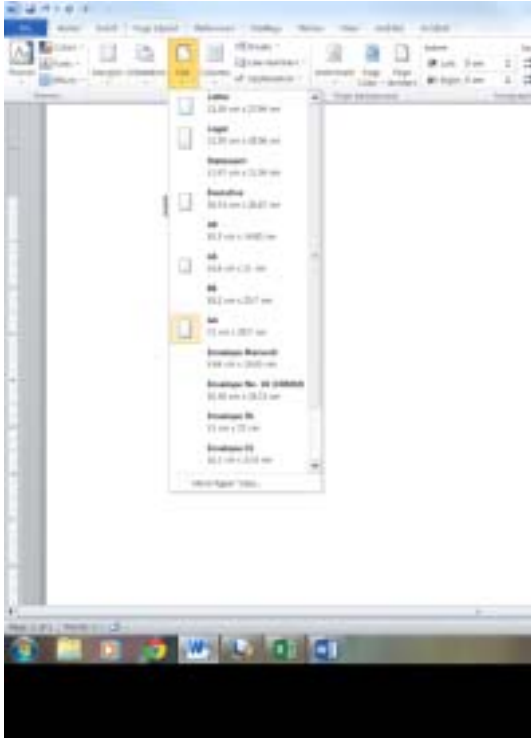

Page layout

A4
 Margins all 2 cm
 (Mark already awarded)

Page 11	Mark Scheme	Syllabus	Paper
	IGCSE – October/November 2013	0417	02

Database Structure

Field Name	Data Type
Code	Text
Description	Text
GHz	Text
Contents	Text
Location	Text
Price	Currency
Reorder	Number
Stock_item	Yes/No
Stock_level	Number