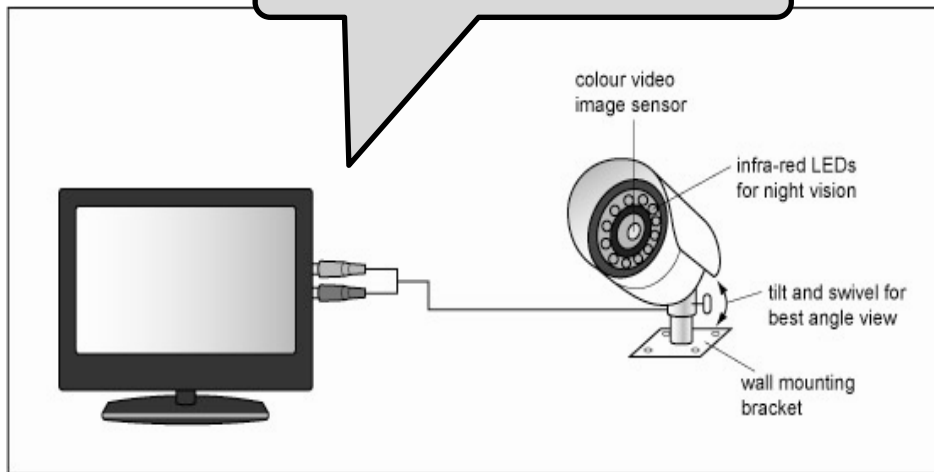

Nine subheads identified + formatted, to match subtitle 1 mark

How do I connect a camera to my TV/monitor?

Wireless cameras
 Wireless camera receiver (video) cable that plugs into connectors on a TV or monitor referred to as phono plugs
 game consoles and DVD players. Plugging the receiver directly into a TV will allow you to view the images, but you

C:\Full\Path\Filename.rtf

Page 3	Mark Scheme	Syllabus	Paper
	IGCSE – October/November 2013	0417	02

Name and candidate number

Centre Number

Wired cameras

Wired cameras use phono or BNC plugs to connect to the AV 'in' sockets. You simply connect this to your TV to start monitoring.

Image placed correctly in document 1 mark
Fills column with text wrapped 1 mark

How do I record video from cameras?

New digital video recording (DVR) technology enables you to monitor and record numerous cameras at the same time with motion detection triggers. You save the video on to a hard drive and then can play it back on the DVR or transfer it to alternative media.