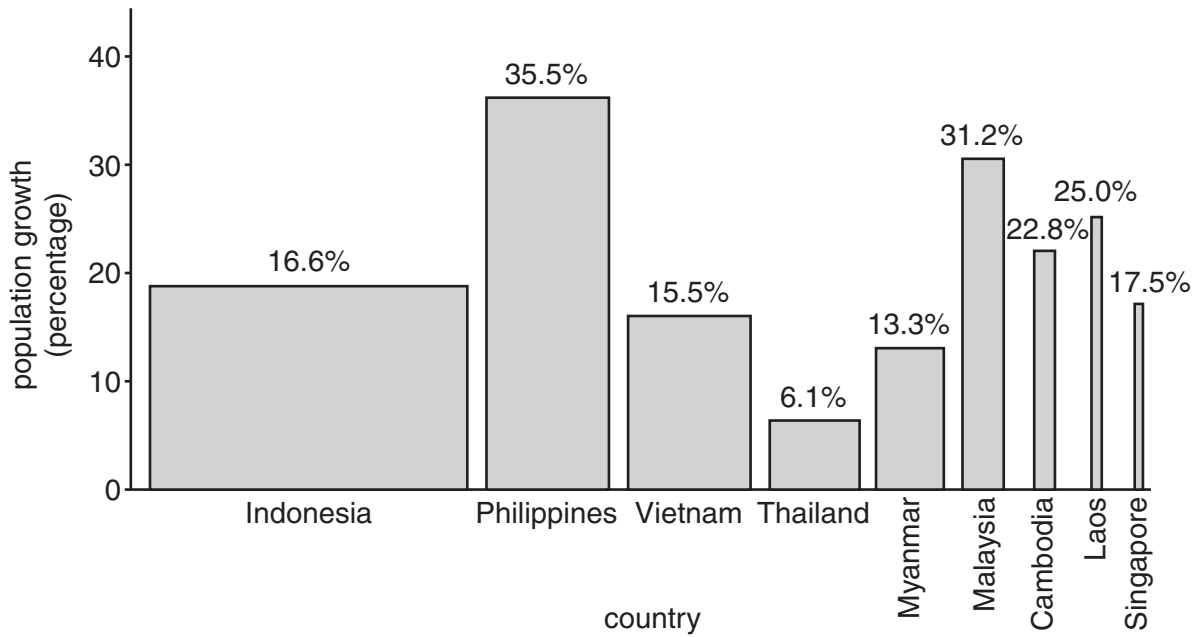

**Key**

- CO₂ concentration
- average surface temperature

Fig. 2 for Question 3

Some types of mass movement

Fig. 3 for Question 4

Projected population growth for countries in South-east Asia, 2010–30

The width of each bar shows the size of the total population of the country named.
The height of the bar shows the projected percentage rate of population growth.
The area of the bar shows the projected increase in total population.

Table 1 for Question 5

Immigration to Germany from selected countries of the European Union (EU) in 2011–12

source country	increase in immigration between 2010–11 and 2011–12	
	percentage	total number of migrants*
Bulgaria	+14	7 000
Greece	+43	10 000
Hungary	+31	13 000
Italy	+40	12 000
Poland	+8	13 000
Portugal	+43	4 000
Romania	+23	21 000
Slovenia	+62	2 000
Spain	+45	9 000