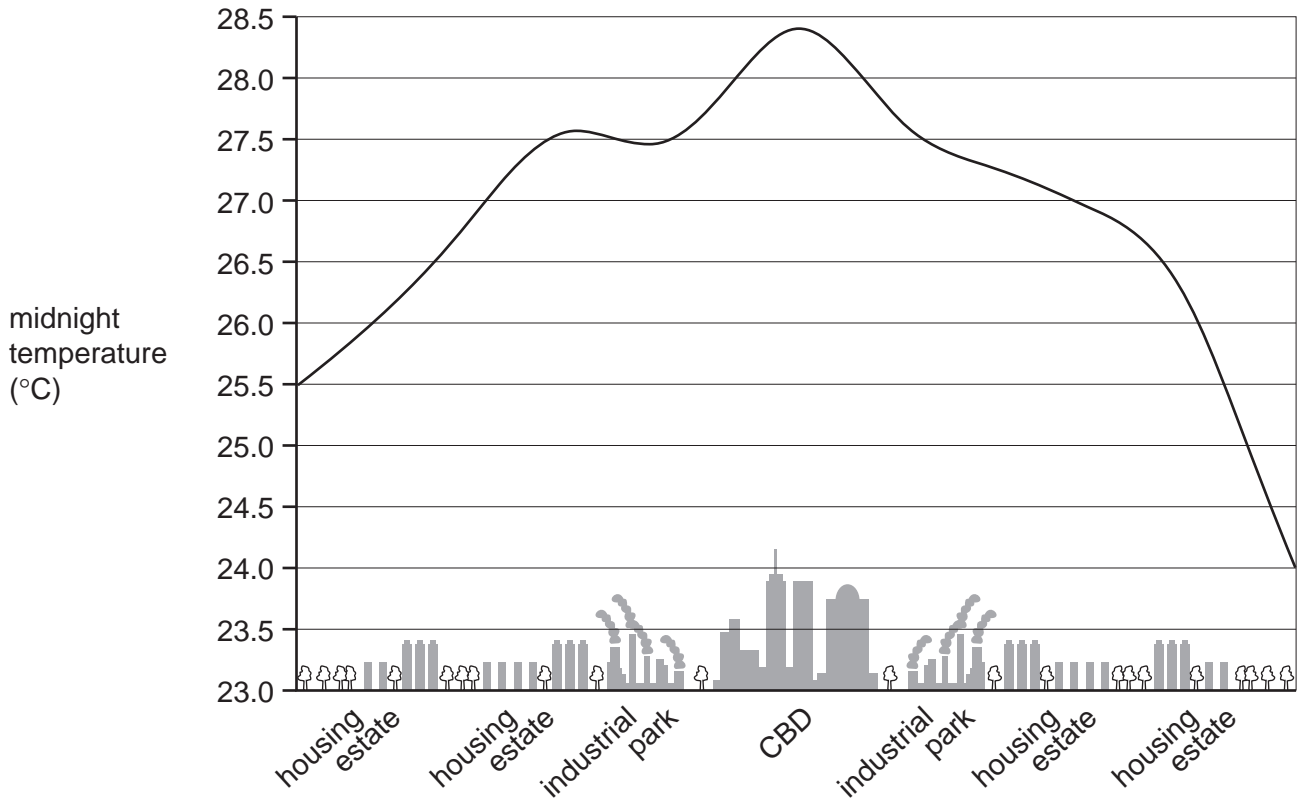

Fig. 1 for Question 2

Night time temperatures across an urban area

Fig. 2 for Question 3

Weathering processes and climate

Tables 1A and 1B for Question 4

Countries with population aged over 65 years, 2004

Top 5 countries by percentage of population aged over 65 years

rank	country	number (millions)	percentage
1	Italy	11.07	19.3
2	Japan	24.52	19.2
3	Greece	2.06	18.7
4	Germany	14.97	18.1
5	Belgium	1.82	17.6

Table 1A

Top 5 countries by number of people aged over 65 years