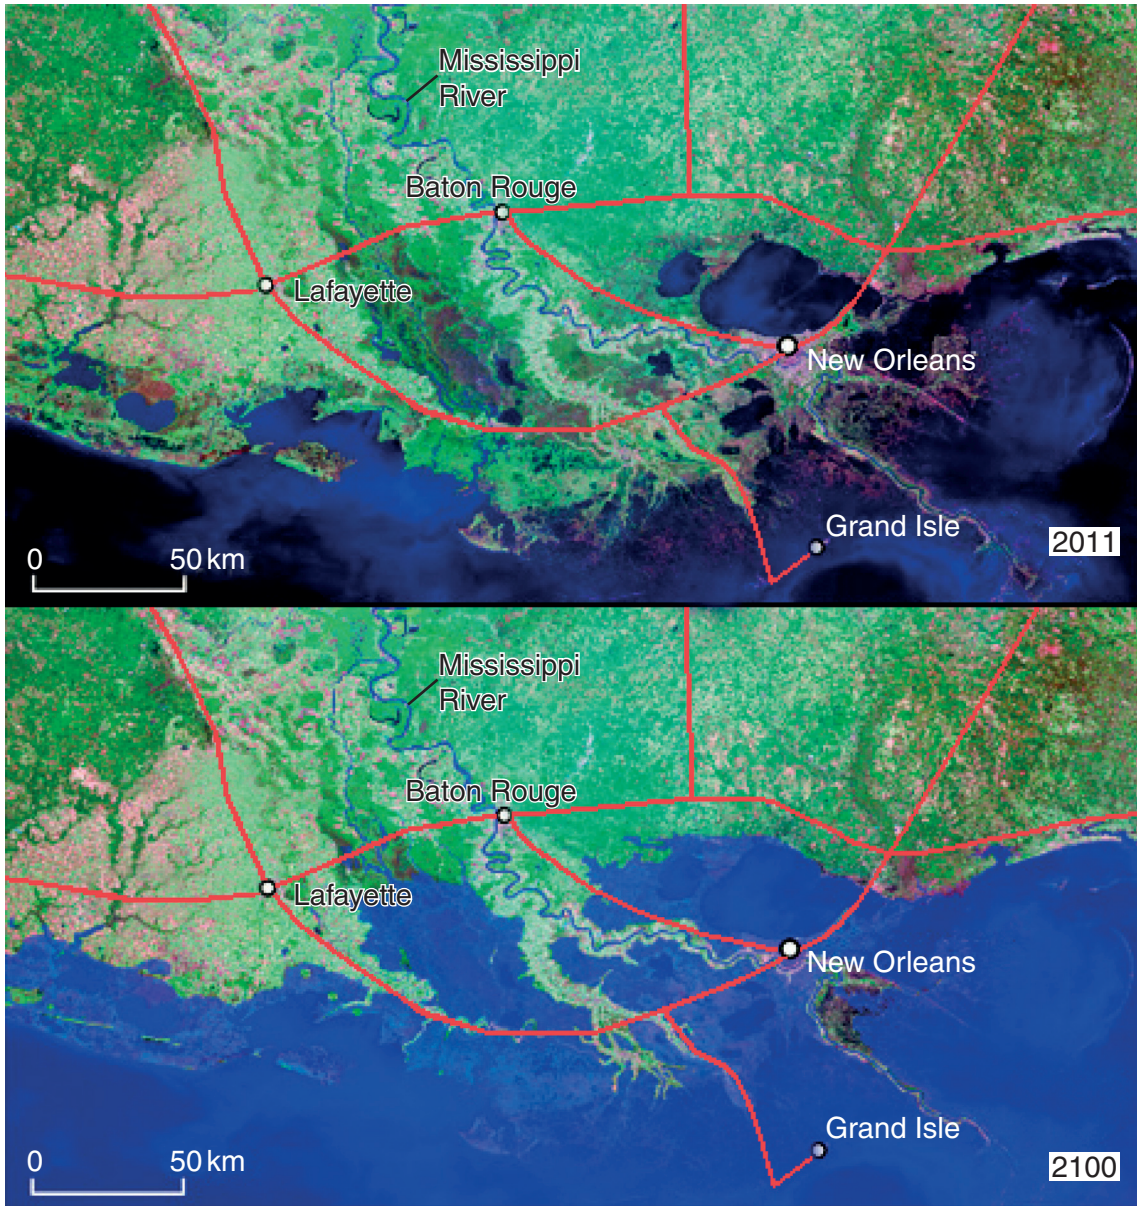

The Kariba Dam supplies 1266 MW of electricity to parts of both Zambia (including the Copperbelt) and Zimbabwe.

Fig. 1.2

Fig. 2.1

Camargue is one of the largest areas of wetlands in Europe, in which numerous fragile ecosystems interpenetrate. This exceptional biological richness is produced by water and salt inputs into soil through periodic flooding.

The area is of international interest in terms of its vegetation and habitats, which are also essential for the protection of migratory birds.

**Fig. 2.3**

**Key**  
○ towns  
— roads

**Fig. 4.1**

**BLANK PAGE**