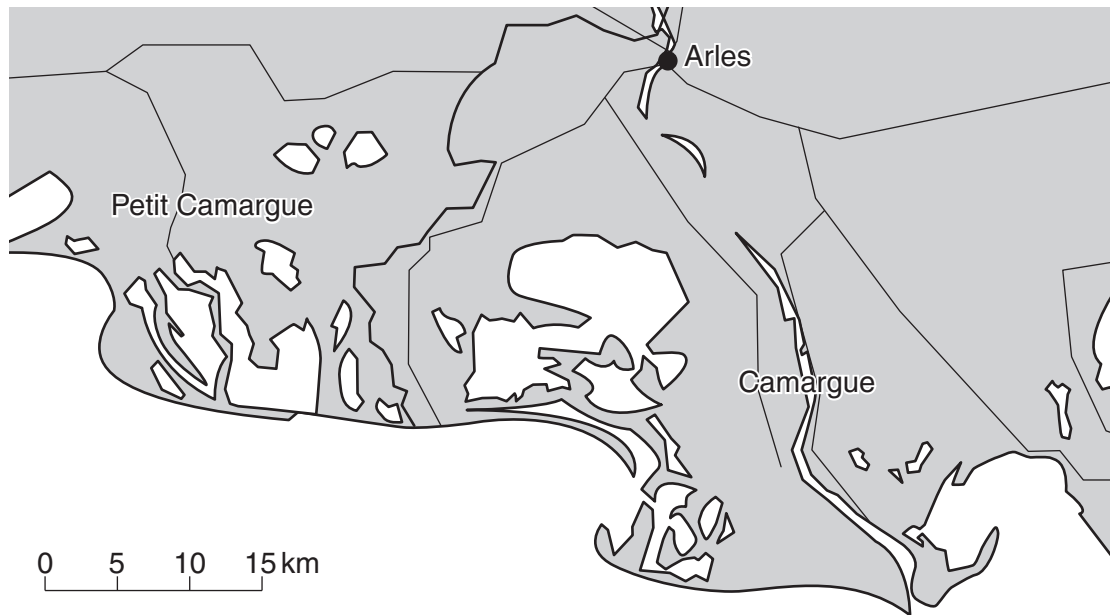

The Kariba Dam supplies 1266 MW of electricity to parts of both Zambia (including the Copperbelt) and Zimbabwe.

Fig. 1.2

Fig. 2.1

Camargue is one of the largest areas of wetlands in Europe, in which numerous fragile ecosystems interpenetrate. This exceptional biological richness is produced by water and salt inputs into soil through periodic flooding.

The area is of international interest in terms of its vegetation and habitats, which are also essential for the protection of migratory birds.

**Fig. 2.3**

**Key**  
○ towns  
— roads

**Fig. 4.1**

**BLANK PAGE**