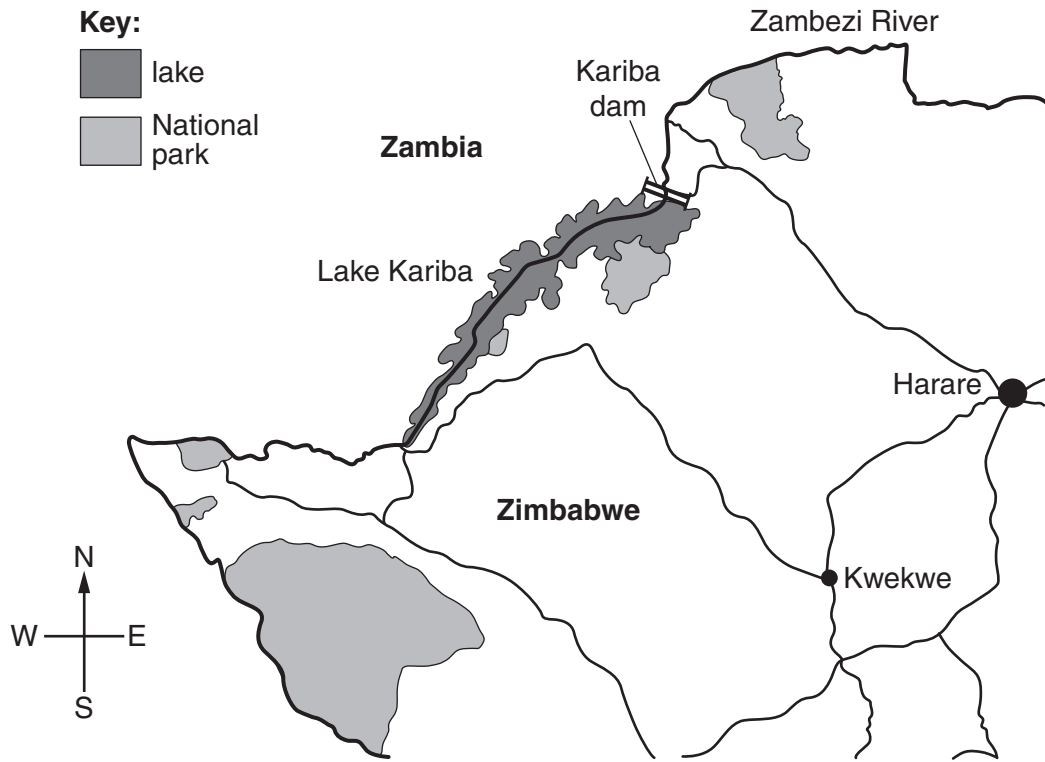

The Kariba Dam supplies 1266 MW of electricity to parts of both Zambia (including the Copperbelt) and Zimbabwe.

Fig. 1.2

Fig. 2.1

Camargue is one of the largest areas of wetlands in Europe, in which numerous fragile ecosystems interpenetrate. This exceptional biological richness is produced by water and salt inputs into soil through periodic flooding.

The area is of international interest in terms of its vegetation and habitats, which are also essential for the protection of migratory birds.

**Fig. 2.3**

**Key**  
○ towns  
— roads

**Fig. 4.1**

**BLANK PAGE**