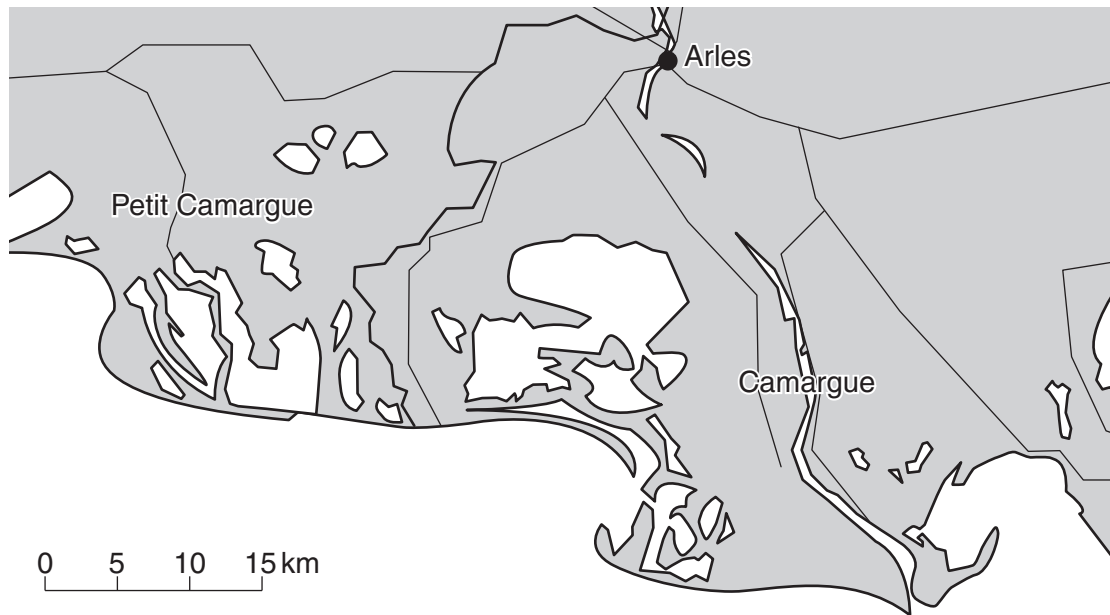

READ THESE INSTRUCTIONS FIRST

This Insert contains Fig. 1.2, Fig. 2.1, Fig. 2.3 and Fig. 4.1.
DO NOT WRITE ON THIS INSERT.

This document consists of **5** printed pages and **3** blank pages.

The Kariba Dam supplies 1266 MW of electricity to parts of both Zambia (including the Copperbelt) and Zimbabwe.

Fig. 1.2

Fig. 2.1

Camargue is one of the largest areas of wetlands in Europe, in which numerous fragile ecosystems interpenetrate. This exceptional biological richness is produced by water and salt inputs into soil through periodic flooding.

The area is of international interest in terms of its vegetation and habitats, which are also essential for the protection of migratory birds.

Fig. 2.3

Key
○ towns
— roads

Fig. 4.1

BLANK PAGE

Copyright Acknowledgements: