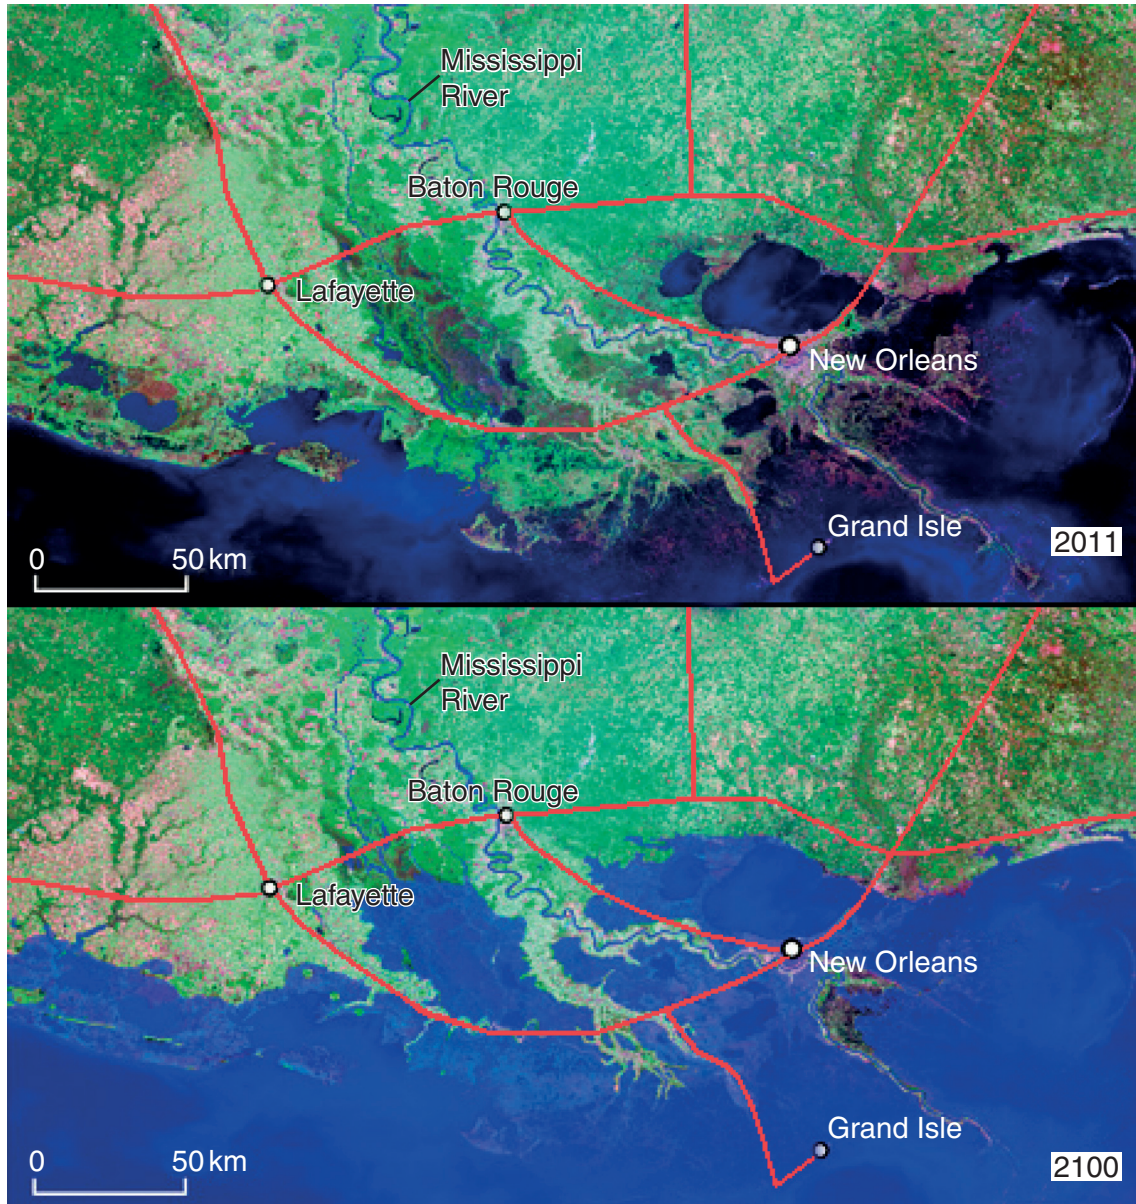

READ THESE INSTRUCTIONS FIRST

This Insert contains Fig. 1.2, Fig. 2.1, Fig. 2.3 and Fig. 4.1.
DO NOT WRITE ON THIS INSERT.

This document consists of **5** printed pages and **3** blank pages.

The Kariba Dam supplies 1266 MW of electricity to parts of both Zambia (including the Copperbelt) and Zimbabwe.

Fig. 1.2

Fig. 2.1

Camargue is one of the largest areas of wetlands in Europe, in which numerous fragile ecosystems interpenetrate. This exceptional biological richness is produced by water and salt inputs into soil through periodic flooding.

The area is of international interest in terms of its vegetation and habitats, which are also essential for the protection of migratory birds.

Fig. 2.3

Key
○ towns
— roads

Fig. 4.1

BLANK PAGE

Copyright Acknowledgements: