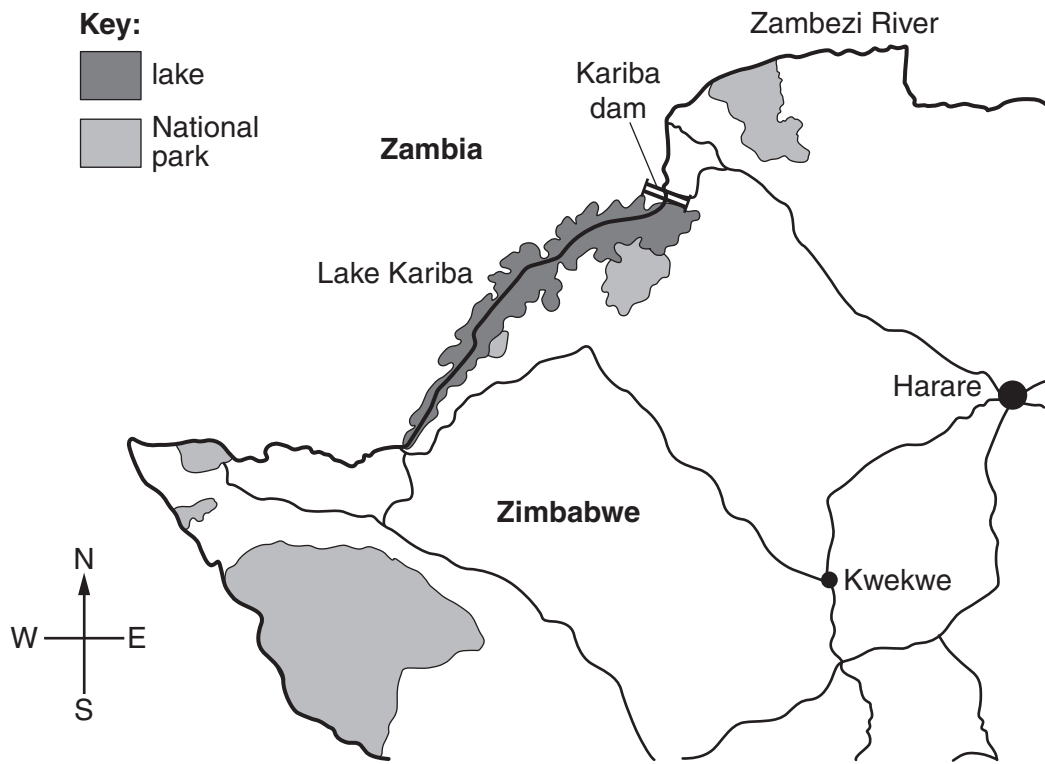

READ THESE INSTRUCTIONS FIRST

This Insert contains Fig. 1.2, Fig. 2.1, Fig. 2.3 and Fig. 4.1.
DO NOT WRITE ON THIS INSERT.

This document consists of **5** printed pages and **3** blank pages.

The Kariba Dam supplies 1266 MW of electricity to parts of both Zambia (including the Copperbelt) and Zimbabwe.

Fig. 1.2

Fig. 2.1

Camargue is one of the largest areas of wetlands in Europe, in which numerous fragile ecosystems interpenetrate. This exceptional biological richness is produced by water and salt inputs into soil through periodic flooding.

The area is of international interest in terms of its vegetation and habitats, which are also essential for the protection of migratory birds.

Fig. 2.3

Key
○ towns
— roads

Fig. 4.1

BLANK PAGE

Copyright Acknowledgements: